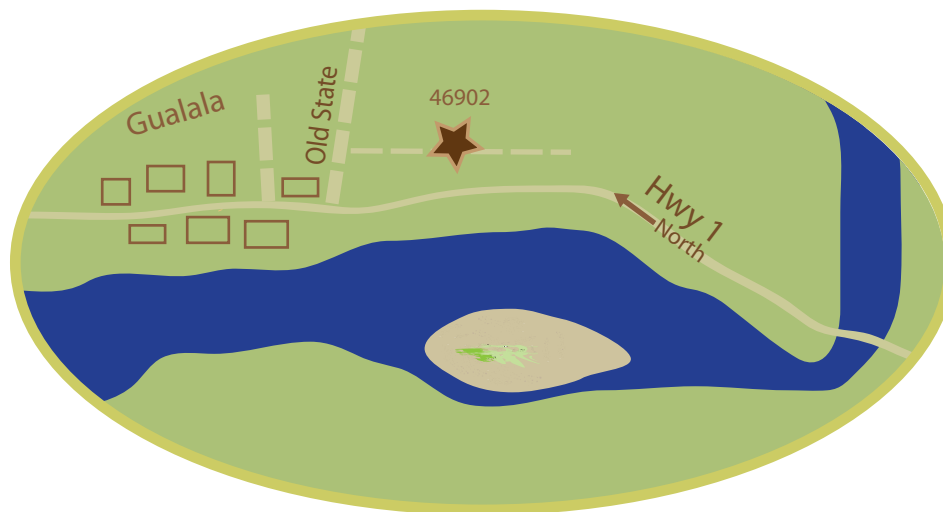

# Gualala River Watershed Council

Meetings held on  
the third Tuesday of  
each month.  
6:00PM

Watershed Office  
46902 Old State Road  
Gualala, California 95445  
(707) 884 9166

**Directions from HWY 1 traveling North:** Cross Hwy1 bridge over Gualala River make first right hand turn on Old State Road. Make first right hand turn onto dirt driveway. Watershed Office is 2nd house on the right hand side.

**Directions from HWY 1 traveling South:** Go through the town of Gualala and make left hand turn onto Old State Road (directly past the County Inn on left ). Make first right hand turn onto dirt driveway . Watershed Office is 2nd house on the right hand side.